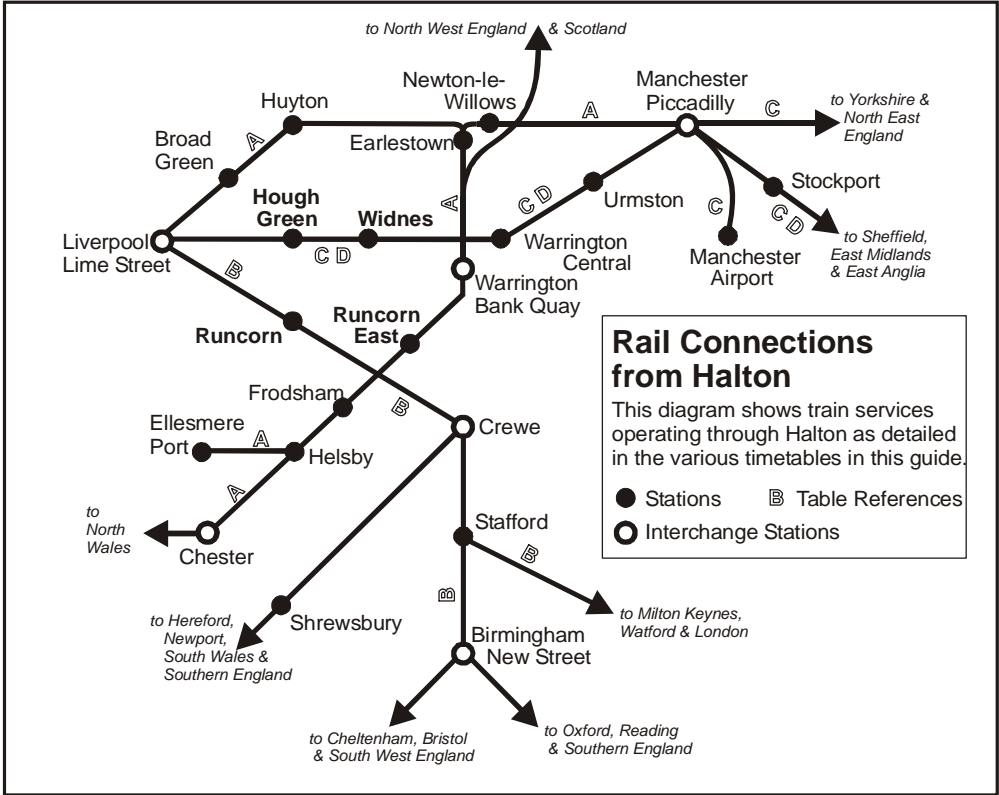

NATIONAL RAIL ENQUIRY SERVICE

For further information with regard to train times, train fares, and any other information, for the Halton area or for any other part of the country, please telephone :-

08457 48 49 50