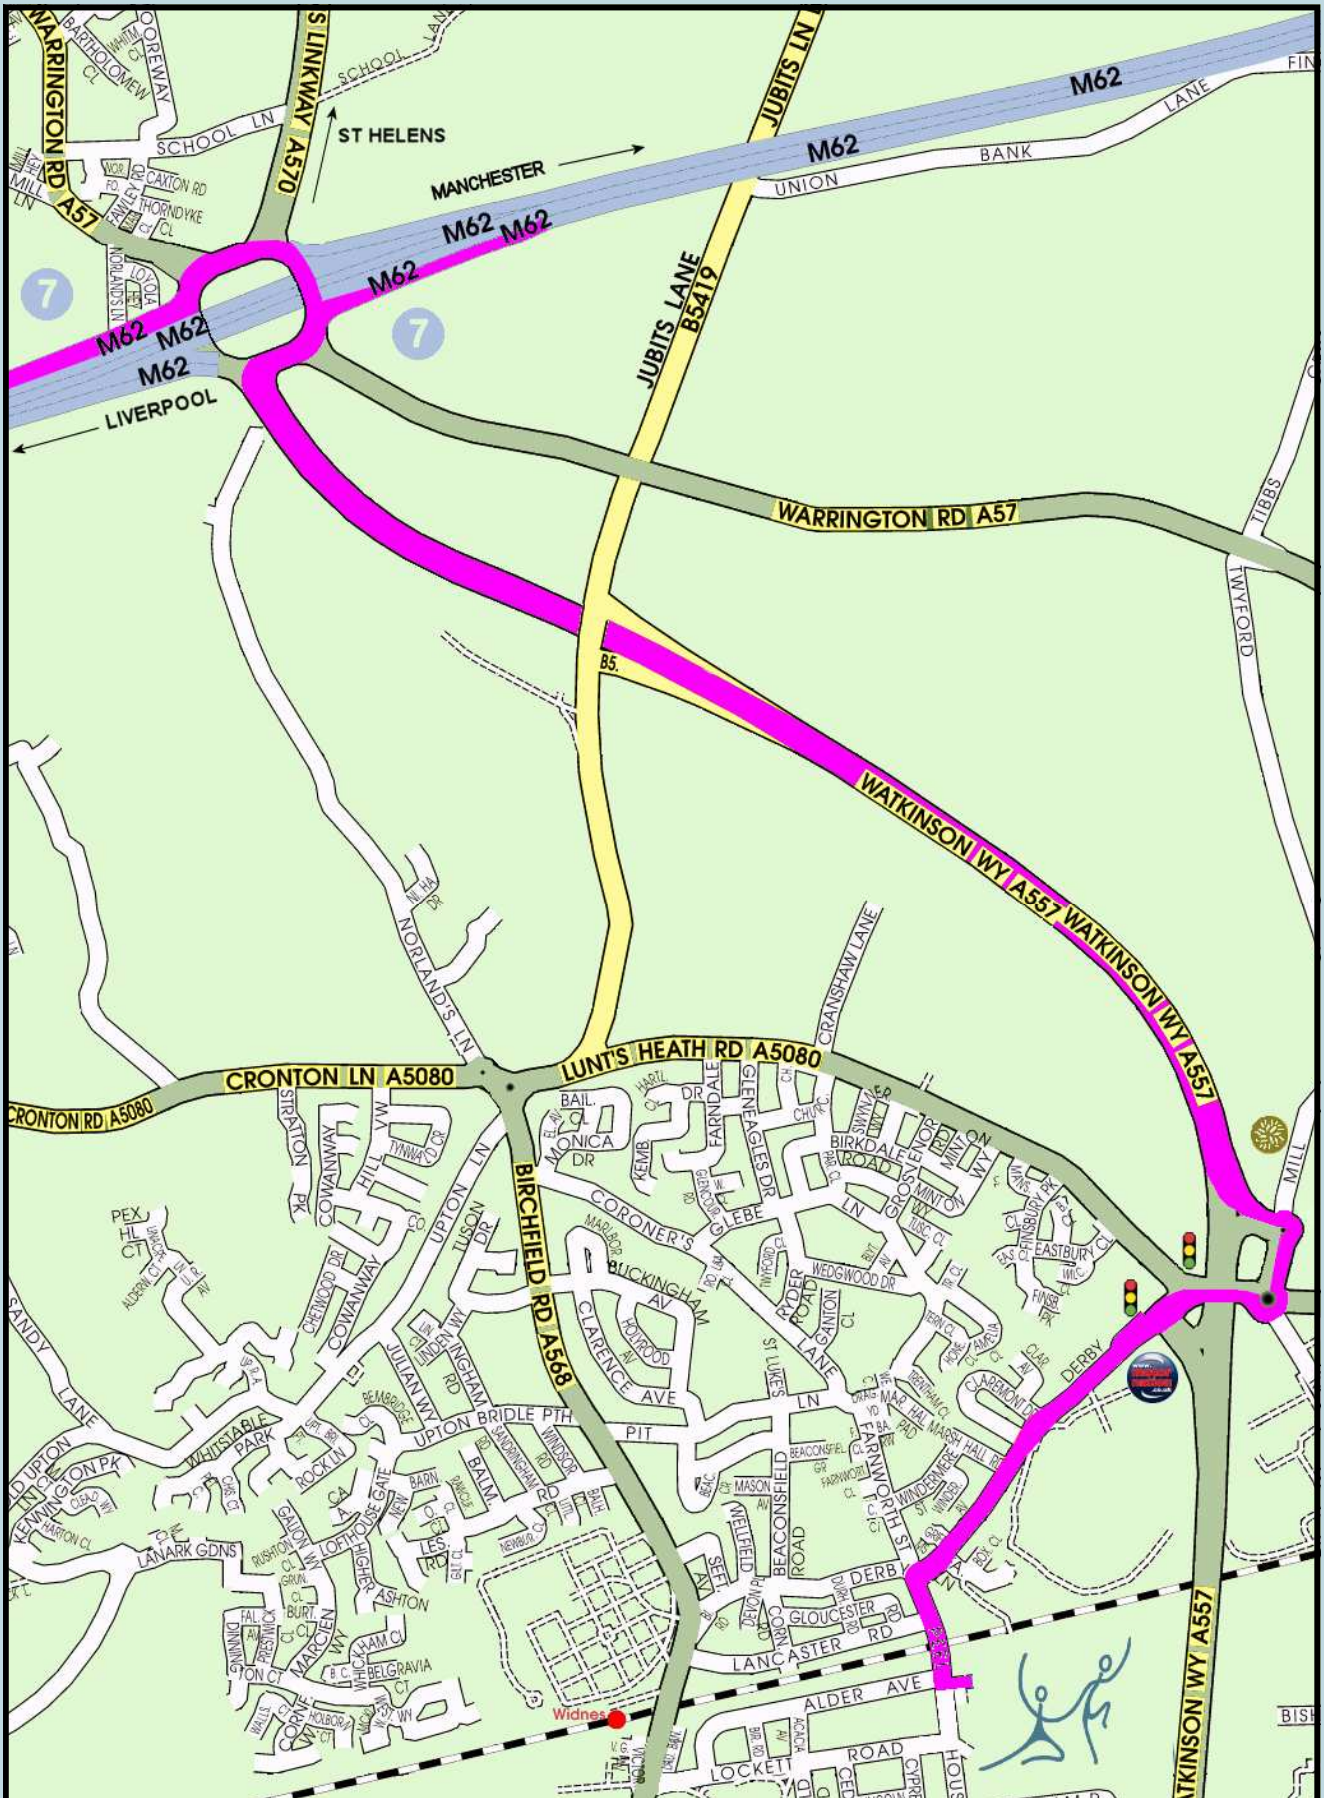

# Route to Fairfield High School from M62

Instruction on next page

# Step by step direction

- Exit the M62 at Junction 7.

**Manchester bound:** Take the 5th exit off the roundabout onto the A557 (Widnes).

**Liverpool bound:** Take the 2nd exit off the roundabout onto the A557 (Widnes).

- Take the 1st exit off the A577. (1 mile from M62 roundabout)
- At the end of the slip road, turn right on the roundabout.
- Turn right on the next roundabout. (4th exit).
- Go straight over 2 sets of traffic lights.
- Follow Derby Road until you reach the Griffin Pub and turn left.
- Continue down Peelhouse Lane approx 150 yds and turn left into Fairfield.