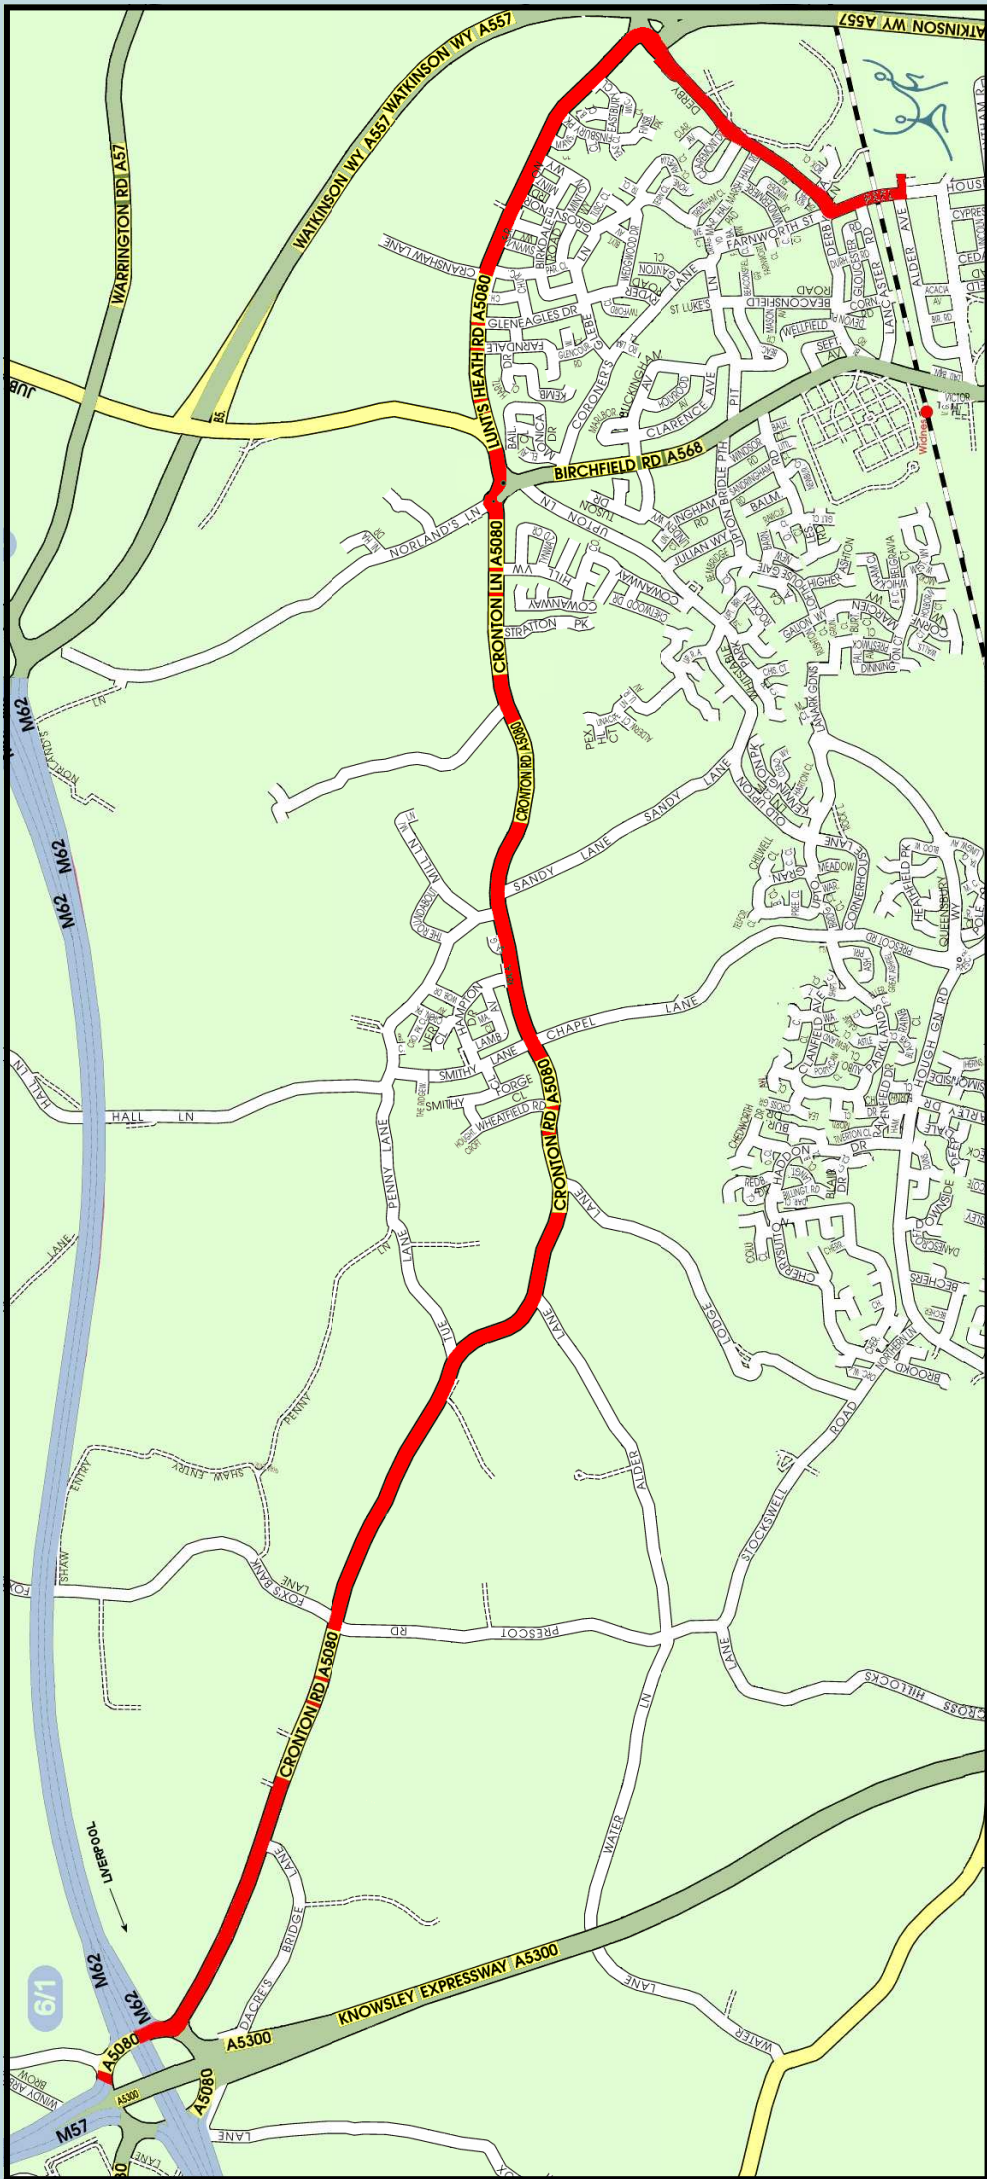

Route to Fairfield High School from M57

Instruction on next page

Step by step direction

- Exit the M57 at junction 1.
- Join the middle lane of roundabout and follow the lane to the outside after the M62 turn off.
- Take the next exit (3rd from slip road) following the sign for A5080 Widnes.
- Continue along A5080 until you reach a mini roundabout.
- Go straight, passing a Total petrol station and continue straight over 2nd roundabout.
- Follow A5080 until you reach a set of traffic lights and turn right into Derby Road.
- Continue straight at next set of lights.
- When you reach The Griffin public house, turn left.